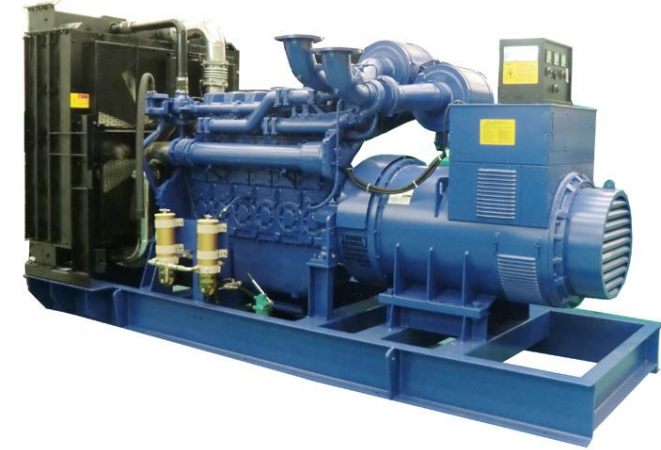

### **HPM900 Perkins Diesel Power Generator (4006-23TAG3A)**

**640kW-800kVA  
720kW-900kVA  
50Hz**

#### Equipment

- Engine and alternator mounted on same frame steel skid.
- Build in damper for anti-vibration.
- Compact design, easy to operate and maintain.
- Perkins brand engine.
- Top brand AC alternator.
- Full range protections, alarms with auto shutdown features.
- Comply with ISO8628 national standard and ISO9001 quality standard. Specially designed horizontal/vertical, engine driven/electrical radiator. Industrial, Residential silencers.
- Catalytic converters.
- Heat exchangers.
- Special spark arrestor silencers.
- Standard set for "CE" certification.
- Sound & Weatherproof canopy optional.
- Spring, seismic anti-vibration mounts.
- Advanced facility for FAT.